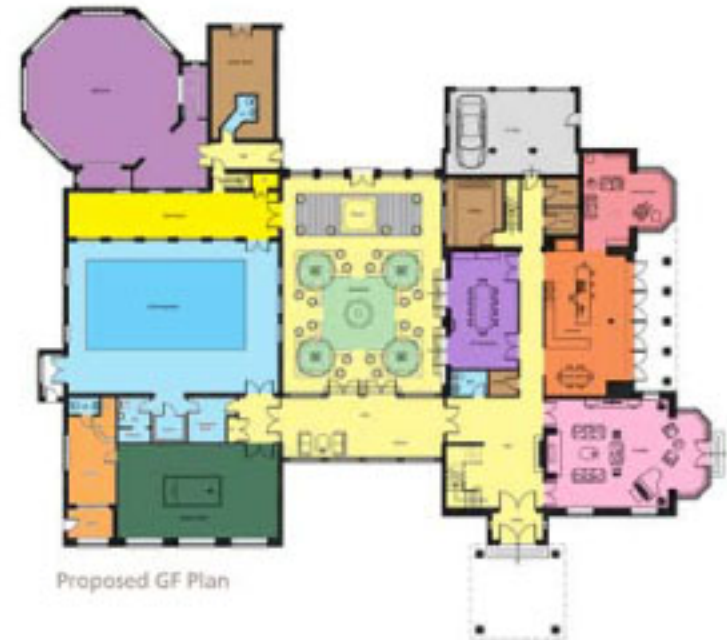

# Luxury House Remodelling Projects

Extensive remodelling of existing property, altering both the exterior facades and the internal general arrangement in plan.

Edge Architects  
08451 656 258

Existing Elevation

Proposed Elevation

Existing GF Plan

Proposed GF Plan